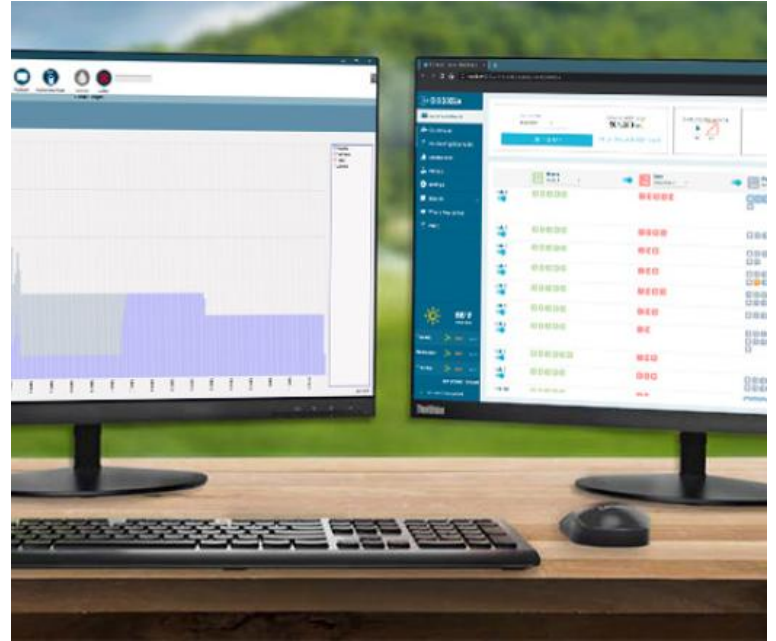

# Pilot® Command Center Software

Advanced Control Simplified by Innovation

## PILOT SPECIFICATIONS

- First-year Pilot CCS packages include a complimentary one-year membership in the Hunter Support Network (HSN) and an uninterruptible power supply. [Learn more about Hunter Support Network](#)
- Operating system: 64-bit Windows®
- Maximum controllers or hubs: about 1,000
- Maximum two-way module stations: about 1 million
- Sprinkler run time options: minutes, inches, millimeters, or ET
- Hydraulic management: fully customizable down to individual stations
- Mapping: interactive and based on scalable vector graphics (SVG)