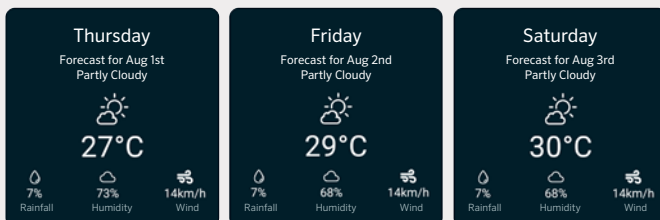

X2™/WAND

PRO-HC

HPC

HCC

HC Flow Meter

Proven Water Saver with Predictive Watering™

Hydrawise Software automatically adjusts watering schedules based on local weather conditions, so you don't have to manually adjust controllers on-site. You can also modify watering or suspend irrigation for every controller on your account.

Hydrawise™

IN THE FIELD

- 1 Challenge:** Your customer just called. There's a big puddle in his yard and he wants you to immediately drive to the site to diagnose the problem.

Solution: The flow monitoring feature in Hydrawise Software detects the leak immediately and suspends the zone's next watering cycle. It also sends an alert to your phone letting you know where the leak occurred so you can proactively schedule a maintenance appointment.
- 2 Challenge:** Your customer is upset about some dying plants. She noticed that irrigation is not working in that area and wants you to pay for a replant.