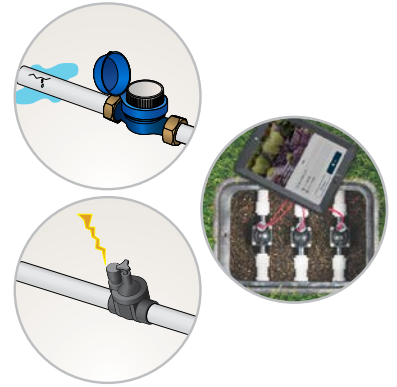

X2™/WAND

PRO-HC

HPC

HCC

HC Flow Meter

Proven Water Saver with Predictive Watering™

Hydrawise Software automatically adjusts watering schedules based on local weather conditions, so you don't have to manually adjust controllers on-site. You can also modify watering or suspend irrigation for every controller on your account.

Build a Stronger Business

Thanks to Hydrowise alerts, you can deliver top-level service to every customer by fixing broken pipes or faulty solenoids before costly landscape damage occurs.

hydrowise.com

Hunter®

Hydrawise™

IN THE FIELD

- 1 Challenge:** Your customer just called. There's a big puddle in his yard and he wants you to immediately drive to the site to diagnose the problem.

Solution: The flow monitoring feature in Hydrawise Software detects the leak immediately and suspends the zone's next watering cycle. It also sends an alert to your phone letting you know where the leak occurred so you can proactively schedule a maintenance appointment.
- 2 Challenge:** Your customer is upset about some dying plants. She noticed that irrigation is not working in that area and wants you to pay for a replant.

Solution: With Hydrawise Software, you receive an instant alert when valves fail. This means you can quickly fix the problem before any plants are lost.

IN THE DESIGN OFFICE

- Save hundreds of hours of travel and labour on controller adjustments during unexpected weather events with total remote access.
- Achieve significant labour savings at each location using the Hydrawise App. You can prepare for winterisation and spring startup with just one crewmember.