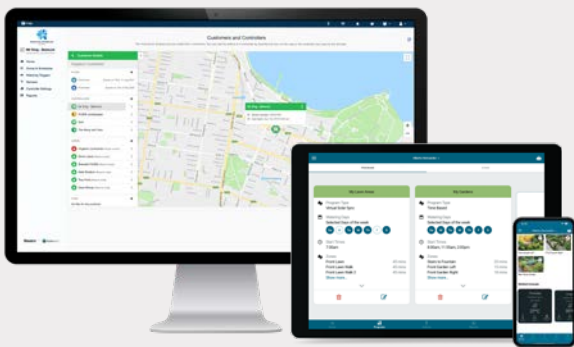

HYDRAWISE™ SOFTWARE

Professional, irrigation management solution delivers unmatched contractor tools and water-saving benefits

KEY BENEFITS

Total Contractor Management Solution

Hydrawise Software offers the ultimate irrigation and customer management solution — without having to visit each site!

Try Hydrowise Software today, hardware-free at hydrowise.com.

The Most Complete Wi-Fi Irrigation Control System

For total design flexibility, Hydrowise Software is compatible with a range of Hunter controllers.

X2™/WAND

PRO-HC

HPC

HCC

HC Flow Meter

Proven Water Saver with Predictive Watering™

Hydrawise Software automatically adjusts watering schedules based on local weather conditions, so you don't have to manually adjust controllers on-site. You can also modify watering or suspend irrigation for every controller on your account.

Hydrawise™

IN THE FIELD

- 1 Challenge:** Your customer just called. There's a big puddle in his yard and he wants you to immediately drive to the site to diagnose the problem.

Solution: The flow monitoring feature in Hydrawise Software detects the leak immediately and suspends the zone's next watering cycle. It also sends an alert to your phone letting you know where the leak occurred so you can proactively schedule a maintenance appointment.
- 2 Challenge:** Your customer is upset about some dying plants. She noticed that irrigation is not working in that area and wants you to pay for a replant.