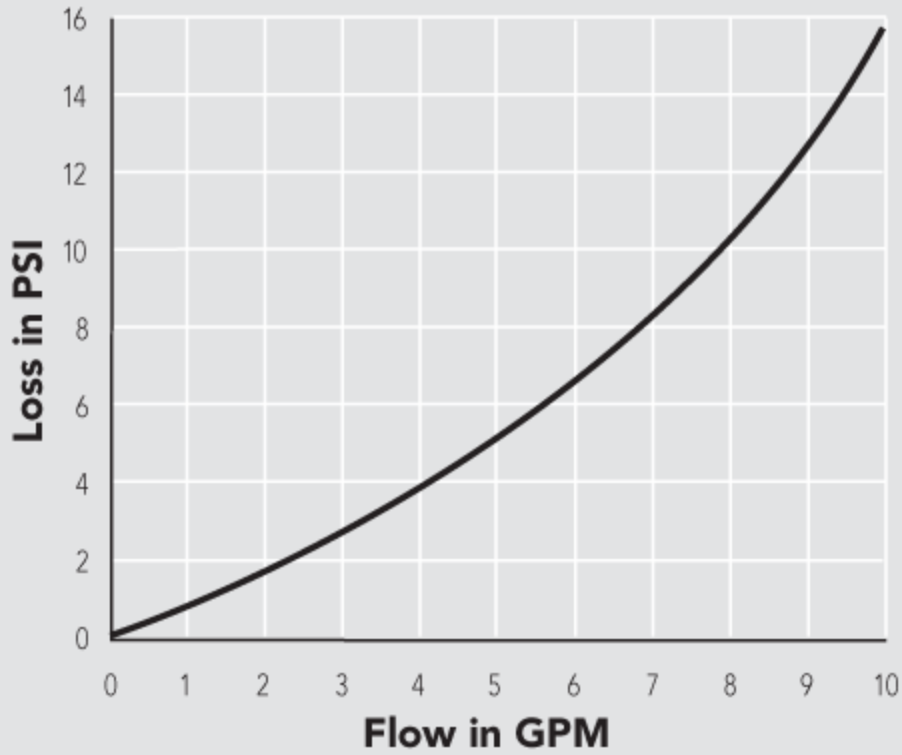

SJ Swing Joint

With unique swivel ells on both ends, the SJ swing joints allow for easy sprinkler adjustment to proper height and position in any configuration.

КЛЮЧЕВЫЕ ПРЕИМУЩЕСТВА

- Standard configuration has swivel ells on both ends for maximum versatility
- Unique swivel ells can be installed to virtually any configuration, leak free
- Airtight connection points for long-term reliability

Operating Specifications

- Pressure-rated to 150 psi
- Warranty period: 2 years

Dimensions

- 1/2" and 3/4" threaded options
- 6" and 12" length options

Swing Joint Friction Loss

Copyright © 2024 Hunter Industries Inc. Hunter, the Hunter logo, and other marks are trademarks of Hunter Industries Inc., registered in the U.S. and certain other countries.