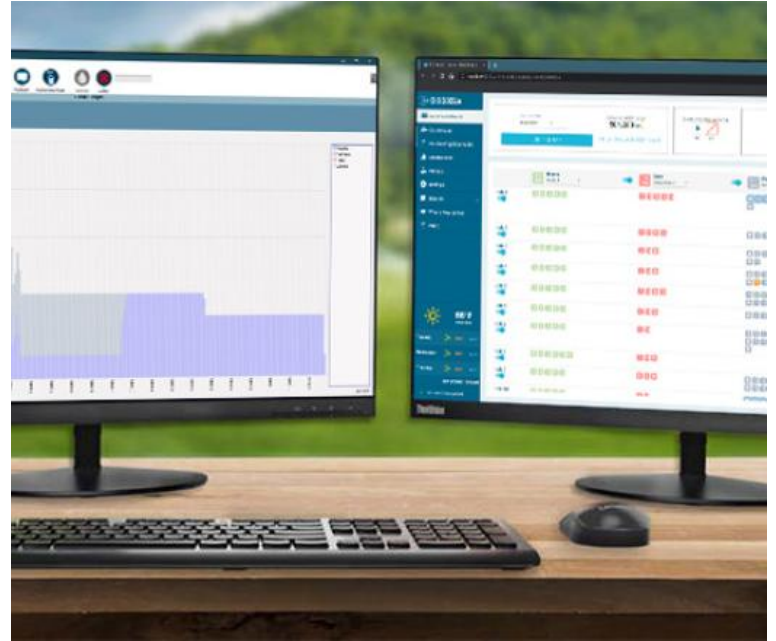

Pilot® Command Center Software

Advanced Control Simplified by Innovation

PILOT SPECIFICATIONS

- First-year Pilot CCS packages include a complimentary one-year membership in the Hunter Support Network (HSN) and an uninterruptible power supply. [Learn more about Hunter Support Network](#)
- Operating system: 64-bit Windows®
- Maximum controllers or hubs: about 1,000
- Maximum two-way module stations: about 1 million
- Sprinkler run time options: minutes, inches, millimeters, or ET
- Hydraulic management: fully customizable down to individual stations
- Mapping: interactive and based on scalable vector graphics (SVG)