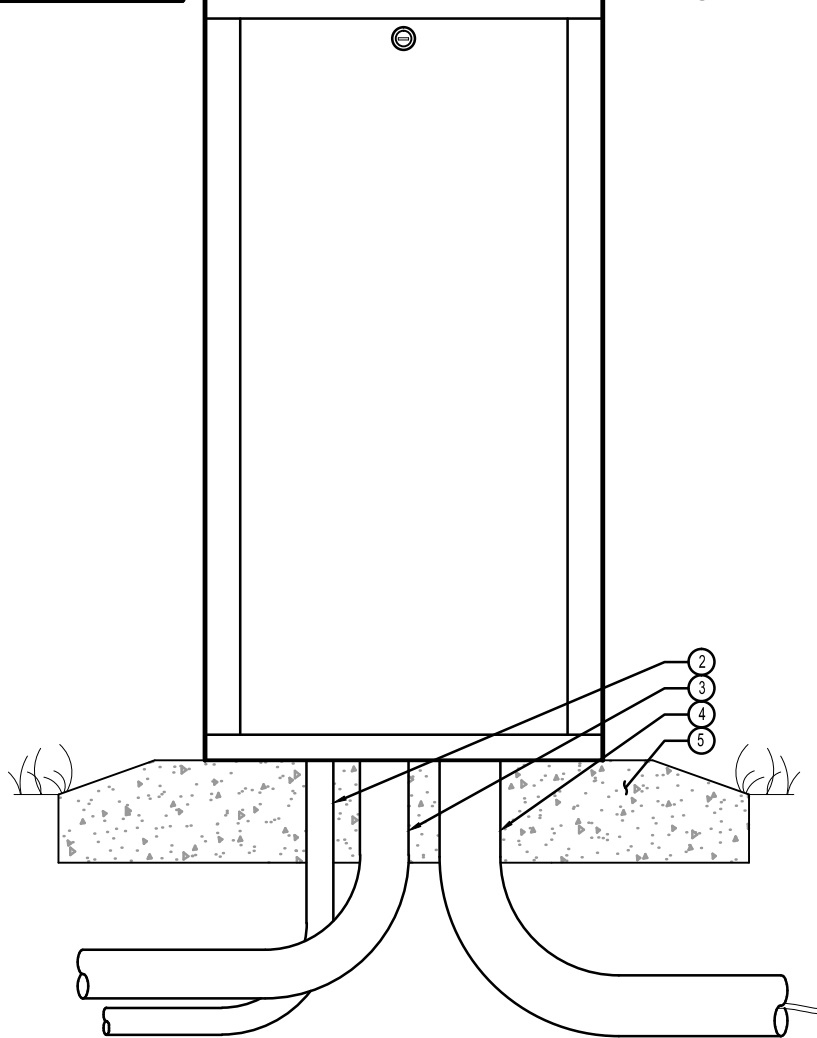

**LEGEND:**

- ① IRRIGATION CONTROLLER (ACC-PED) PER PLAN
- ② ELECTRICAL SUPPLY CONDUIT  
CONNECT TO POWER SOURCE, J-BOX INSIDE  
CONTROLLER
- ③ GROUND WIRE CONDUIT  
GROUND PER ASIC GUIDELINES
- ④ IRRIGATION CONTROL WIRE IN CONDUIT  
SIZE AND TYPE PER LOCAL CODES
- ⑤ PEDESTAL BASE PER PLAN  
INSURE POSITIVE DRAINAGE AWAY FROM PEDESTAL

NOTE  
CONTROLLER SHALL BE HARD-WIRED TO GROUNDED  
110 VAC POWER SOURCE

XX ACC - PEDESTAL MOUNT  
Hunter C.ACC.04

NOT TO SCALE