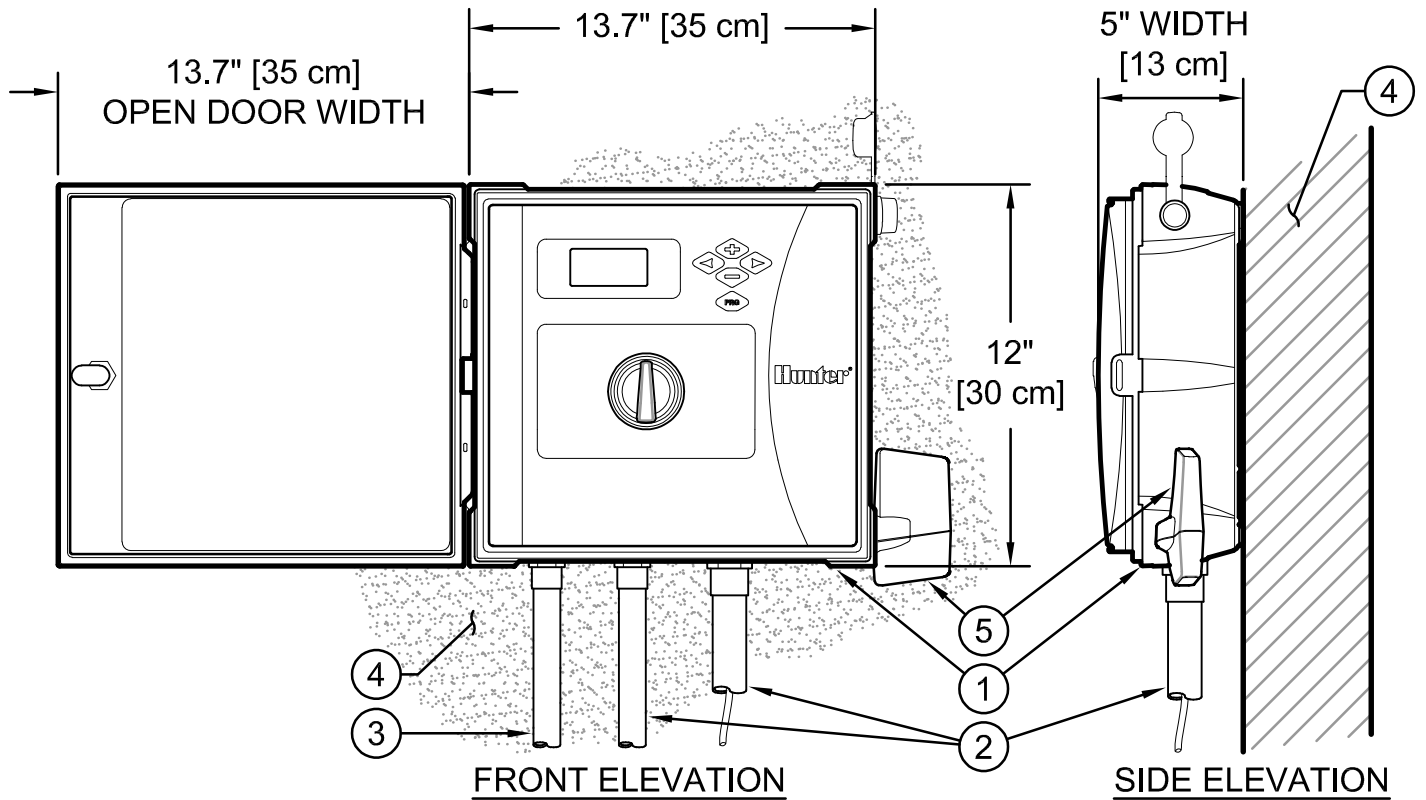

HUNTER INDUSTRIES
1940 Diamond Street
San Marcos, CA 92078
Main: 760-744-5240
Technical Support: 760-591-7383
www.hunterindustries.com

DETAIL LEGEND:

- ① IRRIGATION CONTROLLER (I2C-800-PL) PER PLAN
- ② IRRIGATION CONTROL WIRE IN CONDUIT - SIZE AND TYPE PER LOCAL CODES
- ③ ELECTRICAL SUPPLY CONDUIT - CONNECT TO POWER SOURCE, J-BOX INSIDE CONTROLLER
- ④ ADJACENT SURFACE TO MOUNT CONTROLLER PER PLAN
- ⑤ WIFI OR LAN UNIT (HUNTER WIFIKIT OR LANKIT)

NOTES:

1. CONTROLLER ACCEPTS 120 VOLTS A.C. OR 230 VOLTS A.C. (INTERNATIONAL MODEL).
2. MOUNT CONTROLLER LCD SCREEN AT EYE LEVEL, CONTROLLER SHALL BE HARD-WIRED TO GROUNDED 110 VAC POWER SOURCE.
3. REFER TO THE HUNTER HCC INSTALLATION GUIDE FOR FURTHER INSTRUCTIONS.

**IRRIGATION CONTROLLER - PLASTIC ENCLOSURE,
WALL MOUNT (I2C-800-PL)**