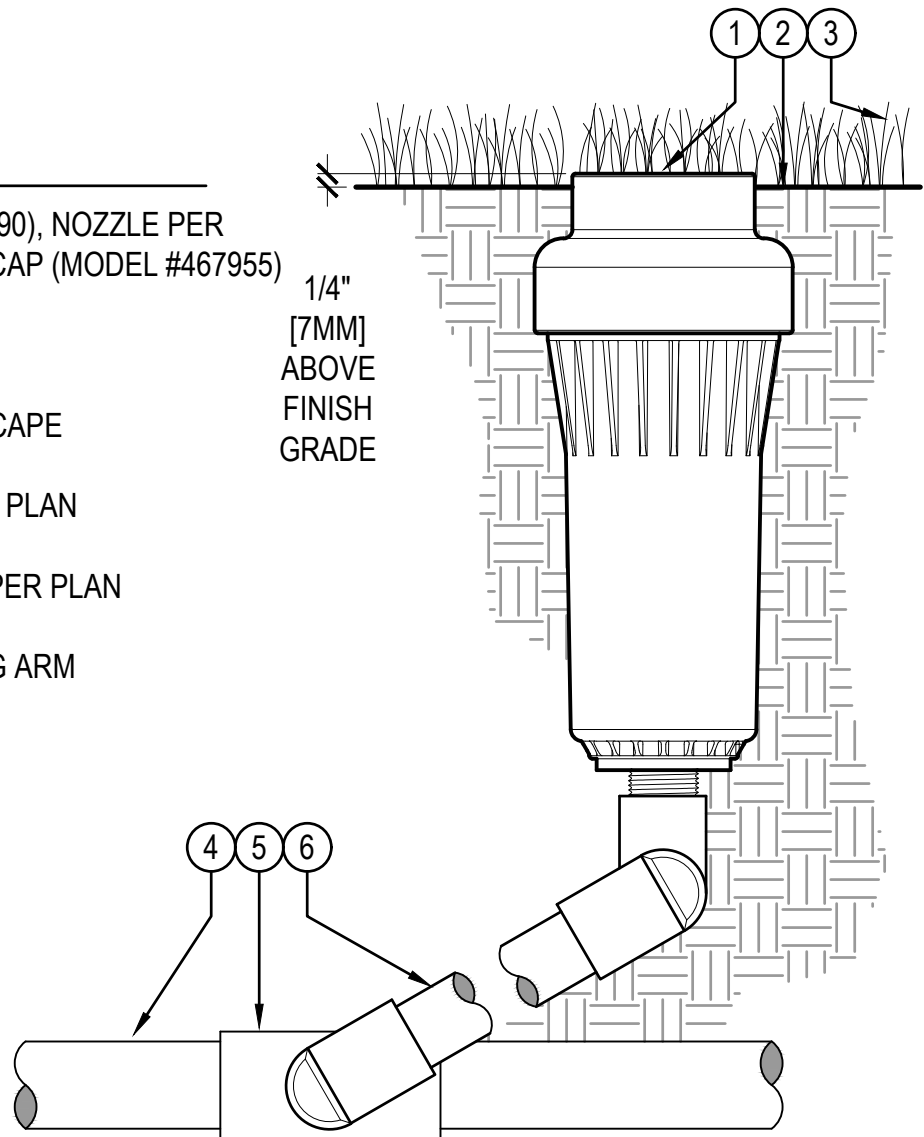

LEGEND

- ① HUNTER ROTOR (I-90), NOZZLE PER PLAN, WITH TURF CAP (MODEL #467955)
- ② FINISHED GRADE
- ③ ADJACENT LANDSCAPE
- ④ LATERAL PIPE PER PLAN
- ⑤ LATERAL FITTING PER PLAN
- ⑥ FIELD-BUILT SWING ARM

POP-UP ROTOR (I-90) WITH RIGID SWING ARM (HSJ) AND TURF CAP