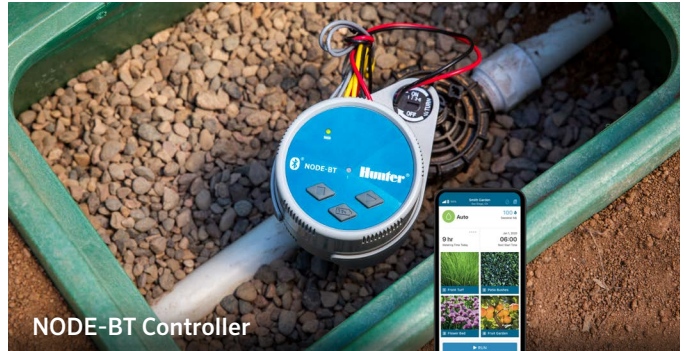

## SUBSURFACE

**An absolute revolution in subsurface irrigation, the Eco-Mat® System provides green roof designers with the most efficient irrigation solution ever developed.**

Eco-Mat incorporates fleece-wrapped dripline with an integrated synthetic fleece mat. Installed just beneath the optimal root depth of the selected plant material, Eco-Mat uses specialized technology to efficiently irrigate from the bottom up with the following benefits:

## OVERHEAD

**When paired with Pro-Spray® Sprinkler Bodies and shrub adapters, high-efficiency MP Rotator® Nozzles provide an effective solution for green roof irrigation.**

Thanks to their slow and steady application rate, [MP Rotator Nozzles](#) provide unmatched distribution uniformity for overhead irrigation. The multi-trajectory, multi-stream application method of the MP Rotator cuts through wind while gently hydrating the landscape at an even rate that soils can better absorb. Overhead irrigation also provides a wash-down solution for plants, keeping them clean and healthy.

Choose a [Pro-Spray Sprinkler Body](#) or shrub adapter depending on the available soil depth. Include pressure regulation whenever possible to maintain large water droplets and consistent performance from every nozzle.

MP Rotator Nozzle

Whether AC power is available or not, Hunter provides efficient irrigation management solutions for green roofs in both traditional and battery-operated controllers.

XC Hybrid Controller