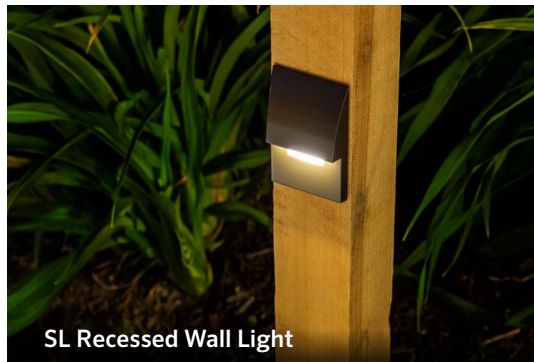

SD Wall Sconce

SL Recessed Wall Light