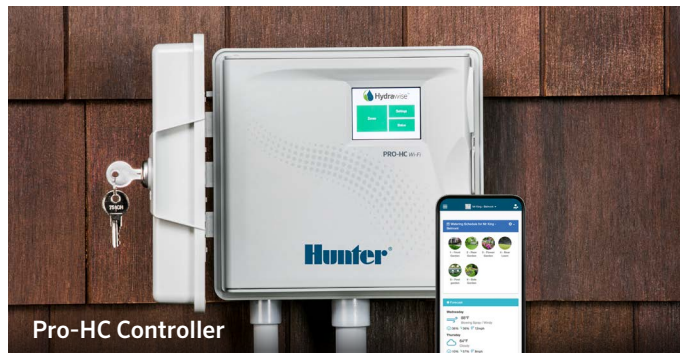

NODE-BT Controller

Pro-HC Controller

IRRIGATION CONTROLLERS

When choosing an irrigation controller for green roof applications, select one of the following water-conscious options to maximize the efficient use of space and energy.

- **Sunlight provides full system power without batteries.**
  The **XC Hybrid Controller with Solar Panel** is powered by the sun's energy, which allows any site to maintain LEED certification while ensuring sustainable landscape demand. It delivers most of the features found in Hunter AC-powered controllers, including compatibility with rain and freeze sensors for maximum water savings.
- **Soil-moisture sensing prevents overwatering.**
  The **NODE-BT Bluetooth® Battery-Operated Controller** is a reliable solution that allows users to program irrigation without opening the valve box. It includes a soil sensor input for moisture detection and suspends irrigation when the soil is adequately watered. NODE-BT is also compatible with wired rain sensors for total system shutdown when weather conditions dictate.
- **Innovative Hydrawise® Irrigation Management Software provides the most water savings.**
  The **Pro-HC Controller** is a Wi-Fi-enabled solution with Hydrawise Technology that allows you to manage your system from anywhere in the world via smart device or web browser. Thanks to Predictive Watering® Technology, the controller automatically adjusts watering schedules based on forecast temperatures, rainfall probability, wind speed, and humidity. This combination maximizes irrigation efficiency while ensuring beautiful and resilient landscapes.

The Bluetooth® word mark and logos are registered trademarks owned by Bluetooth SIG Inc. and any use of such marks by Hunter Industries is under license.