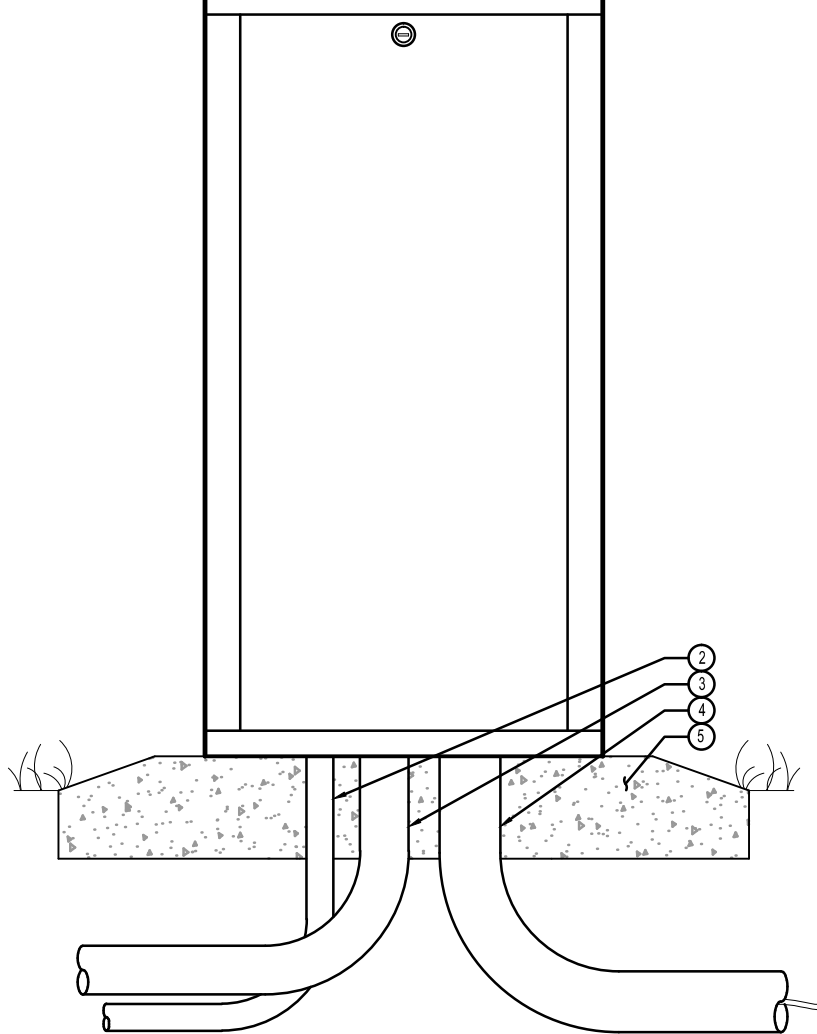

LEGEND:

- ① IRRIGATION CONTROLLER (ACC-PED-SS) PER PLAN
- ② ELECTRICAL SUPPLY CONDUIT
CONNECT TO POWER SOURCE, J-BOX INSIDE
CONTROLLER
- ③ GROUND WIRE CONDUIT
GROUND PER ASIC GUIDELINES
- ④ IRRIGATION CONTROL WIRE IN CONDUIT
SIZE AND TYPE PER LOCAL CODES
- ⑤ PEDESTAL BASE PER PLAN
INSURE POSITIVE DRAINAGE AWAY FROM PEDESTAL

NOTE
CONTROLLER SHALL BE HARD-WIRED TO GROUNDED
110 VAC POWER SOURCE

XX ACC - PEDESTAL MOUNT STAINLESS STEEL
 C.ACC.05

NOT TO SCALE