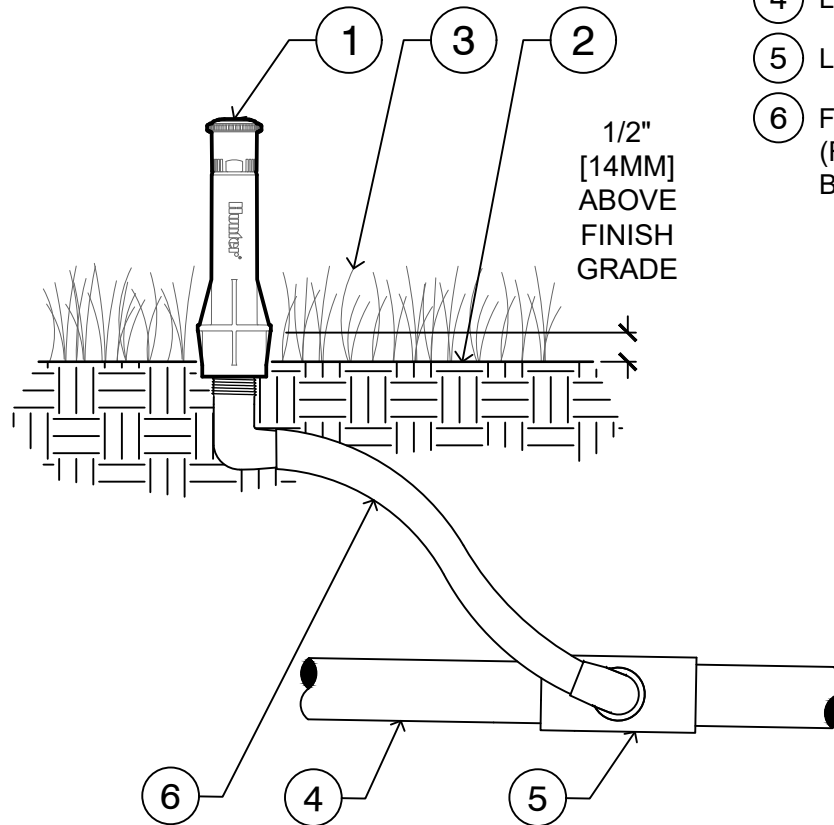

LEGEND

- ① HUNTER SPRAY BODY
(PROS-00-PRS30/40): NOZZLE
AND CAP PER PLAN
- ② FINISHED GRADE
- ③ ADJACENT LANDSCAPE
- ④ LATERAL PIPE PER PLAN
- ⑤ LATERAL FITTING PER PLAN
- ⑥ FIELD BUILT SWING ARM WITH
(FLEXSG) TUBING AND SPIRAL
BARB ELBOWS (HSBE)

**SHRUB ADAPTER (PROS-00-PRS30/40)
WITH FLEX SWING ARM**

00

N.T.S.