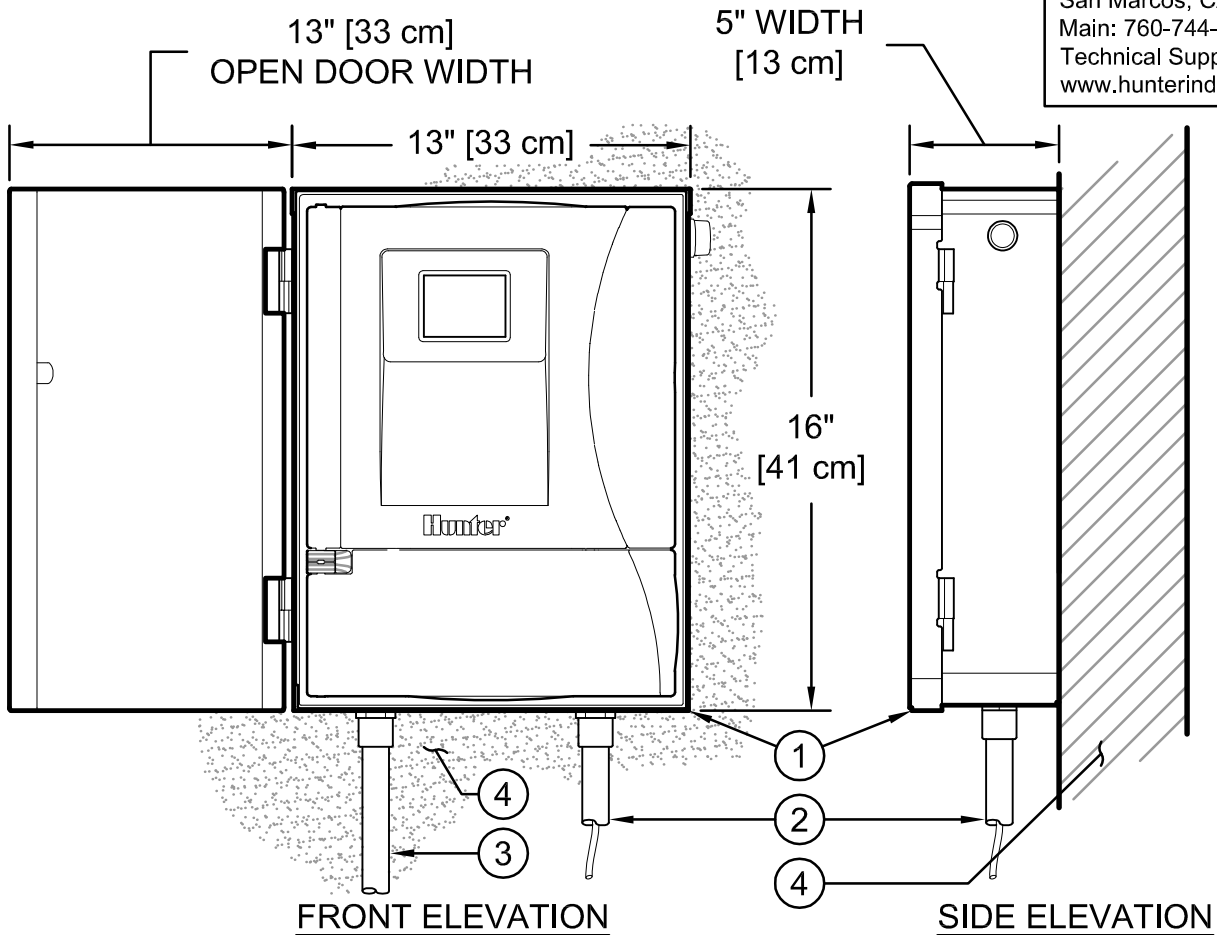

**HUNTER INDUSTRIES**  
 1940 Diamond Street  
 San Marcos, CA 92078  
 Main: 760-744-5240  
 Technical Support: 760-591-7383  
 www.hunterindustries.com

**DETAIL LEGEND:**

- ① IRRIGATION CONTROLLER (HCC-800-M) PER PLAN
- ② IRRIGATION CONTROL WIRE IN CONDUIT - SIZE AND TYPE PER LOCAL CODES
- ③ ELECTRICAL SUPPLY CONDUIT - CONNECT TO POWER SOURCE, J-BOX INSIDE CONTROLLER
- ④ ADJACENT SURFACE TO MOUNT CONTROLLER PER PLAN

**NOTES:**

- 1. CONTROLLER ACCEPTS 120 VOLTS A.C. OR 230 VOLTS A.C. (INTERNATIONAL MODEL).
- 2. MOUNT CONTROLLER LCD SCREEN AT EYE LEVEL, CONTROLLER SHALL BE HARD-WIRED TO GROUND 110 VAC POWER SOURCE.
- 3. REFER TO THE HUNTER HCC INSTALLATION GUIDE FOR FURTHER INSTRUCTIONS.

**IRRIGATION CONTROLLER - GRAY METAL ENCLOSURE,  
 WALL MOUNT (HCC-800-M)**